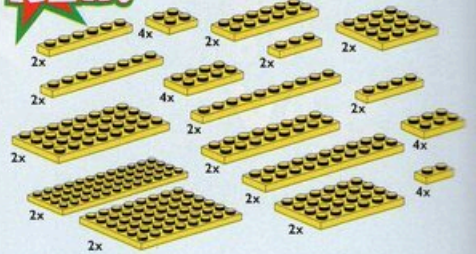

T. #10012 Assorted Yellow Plates 42 piece bag $4.99